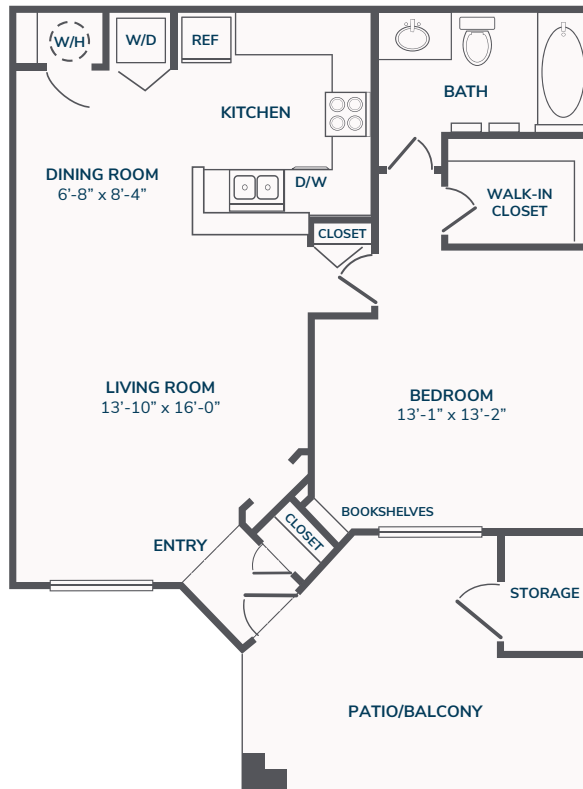

AVENTINE

1 BED | 1 BATH | 855 SF

All dimensions are approximate.

AVENTINE

1 BED | 1 BATH | 855 SF

All dimensions are approximate.

22959 E. Smoky Hill Rd. | Aurora, CO 80015 | PH: 833.858.1920 | FletcherSouthlands.com