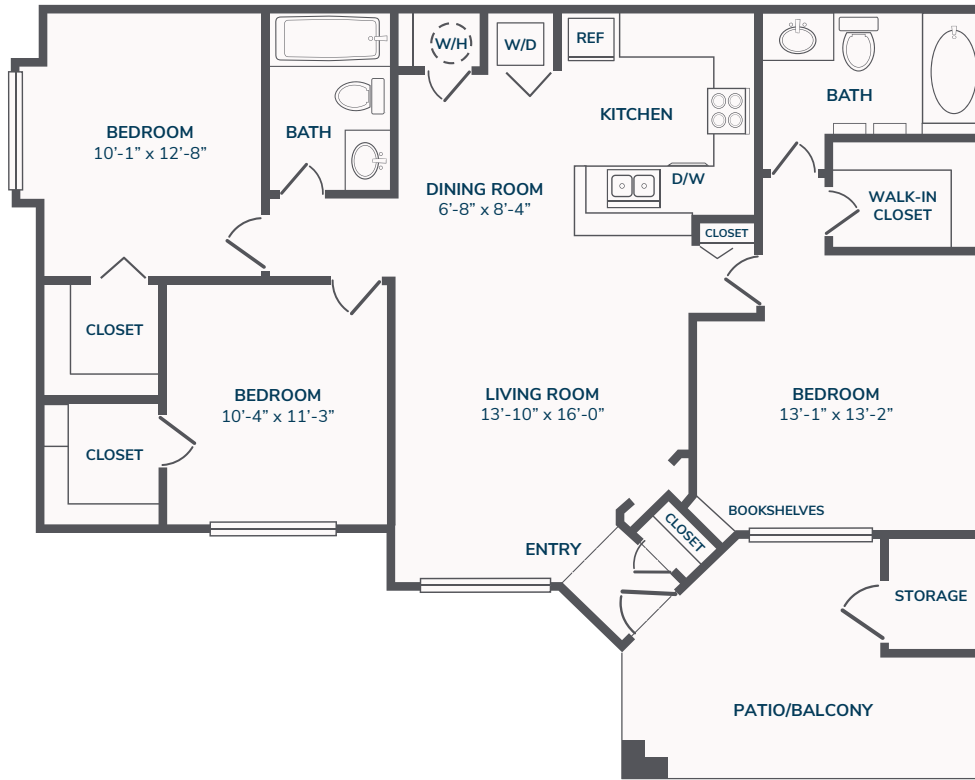

COLONNADE

3 BED | 2 BATH | 1,263 SF

All dimensions are approximate.

22959 E. Smoky Hill Rd. | Aurora, CO 80015 | PH: 833.858.1920 | FletcherSouthlands.com

COLONNADE

3 BED | 2 BATH | 1,263 SF

All dimensions are approximate.