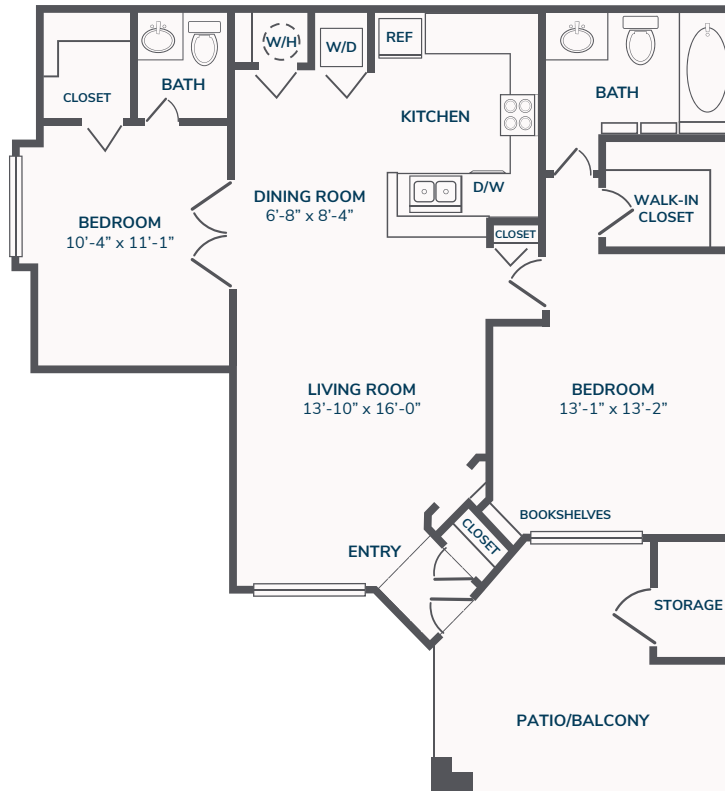

MADISON

2 BED | 1.5 BATH | 1,034 SF

All dimensions are approximate.

22959 E. Smoky Hill Rd. | Aurora, CO 80015 | PH: 833.858.1920 | FletcherSouthlands.com

MADISON

2 BED | 1.5 BATH | 1,034 SF

All dimensions are approximate.